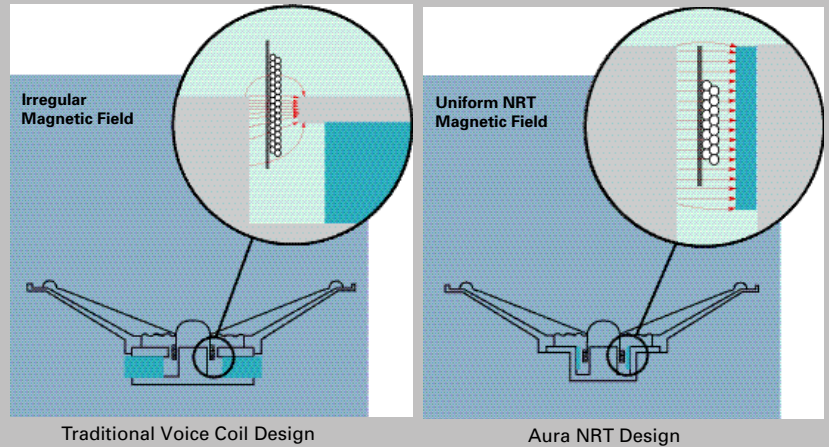

Baby Grand Home Theater System

Technology That Kicks

NRT technology allows Aura speakers to have significantly higher excursion while maintaining linearity throughout the full travel of the voice coil. Higher excursion means more air gets moved; which means playing louder without being bigger. And staying linear throughout the range means less distortion where it counts – at the highest volume and power levels. The result is well-defined bass and clearer sound – especially during those high power dynamic passages. Listeners describe the NRT sound as “punchier” with better “kick” than conventional speakers. These are the same characteristics that have made our 18-inch woofer legendary in professional applications.

Traditional Voice Coil Design

Aura NRT Design

Sweet Sound in a Big Sweet Spot

The Baby Grand center channel and satellite speakers also use our patented Line Source tweeter. The Line Source tweeter has a smooth, silky sound with a very wide dispersion pattern – 180 degrees. Wide high frequency dispersion allows listeners to be seated anywhere in the room and retain excellent stereo imaging. When compared to conventional dome tweeters, the optimal listening area or sweet spot with Line Source is significantly larger. Which means you'll get great sound wherever you sit.

Playing louder and clearer than speaker systems twice its size, the Baby Grand Home Theater System will integrate easily into your home and your lifestyle.

Specifications

Satellite: 3.5", long throw, NRT shielded woofer, Line Source tweeter
Center Channel: Two 3.5", long throw, NRT shielded woofers, Line Source tweeter
Subwoofer: 8" NRT woofer, 125 watt amplifier
Satellite Frequency Response: 100 Hz to 20 kHz
Subwoofer Frequency Response: 32 Hz -variable; (from 50 Hz – 250 Hz)
System Frequency Response: 32 Hz to 20 kHz
Power Handling: 100 watts nominal; 150 watts maximum
Sensitivity (2.83V/1m): 89dB