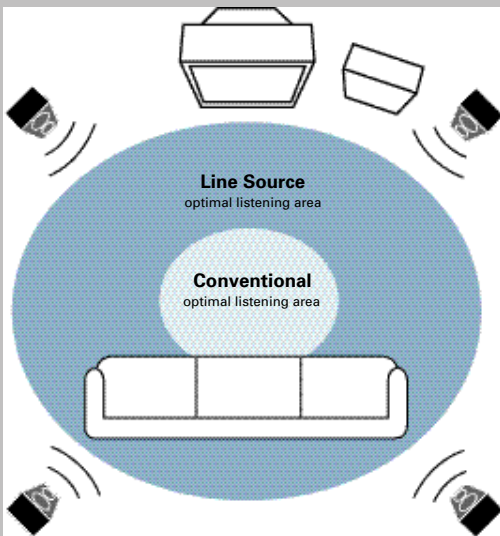

Baby Grand Home Theater System

Technology That Kicks

NRT technology allows Aura speakers to have significantly higher excursion while maintaining linearity throughout the full travel of the voice coil. Higher excursion means more air gets moved; which means playing louder without being bigger. And staying linear throughout the range means less distortion where it counts – at the highest volume and power levels. The result is well-defined bass and clearer sound – especially during those high power dynamic passages. Listeners describe the NRT sound as “punchier” with better “kick” than conventional speakers. These are the same characteristics that have made our 18-inch woofer legendary in professional applications.

Traditional Voice Coil Design

Aura NRT Design

Sweet Sound in a Big Sweet Spot

The Baby Grand center channel and satellite speakers also use our patented Line Source tweeter. The Line Source tweeter has a smooth, silky sound with a very wide dispersion pattern – 180 degrees. Wide high frequency dispersion allows listeners to be seated anywhere in the room and retain excellent stereo imaging. When compared to conventional dome tweeters, the optimal listening area or sweet spot with Line Source is significantly larger. Which means you'll get great sound wherever you sit.

Playing louder and clearer than speaker systems twice its size, the Baby Grand Home Theater System will integrate easily into your home and your lifestyle.

Specifications

Satellite: 3.5", long throw, NRT shielded woofer, Line Source tweeter
Center Channel: Two 3.5", long throw, NRT shielded woofers, Line Source tweeter
Subwoofer: 8" NRT woofer, 125 watt amplifier
Satellite Frequency Response: 100 Hz to 20 kHz
Subwoofer Frequency Response: 32 Hz -variable; (from 50 Hz – 250 Hz)
System Frequency Response: 32 Hz to 20 kHz
Power Handling: 100 watts nominal; 150 watts maximum
Sensitivity (2.83V/1m): 89dB